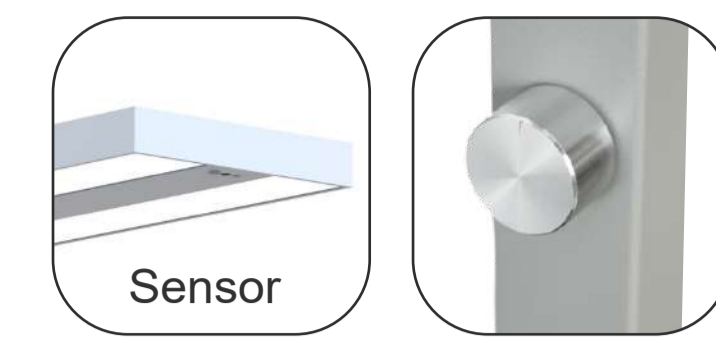

Office Lighting

LARA

Our Up-and-Down Light is dimmable via a rotary switch, making it easy to set the perfect lighting level. With a 2.5-meter cord, you can place it anywhere you need. Available in three colors, each model also offers optional motion and daylight sensors. These sensors adjust brightness based on presence and ambient light, ensuring energy savings by dimming or turning off when not needed.

Art. Nr.	EAN	Model	Sensor	Power (W)	Lumen	Colour Temp	UGR	Height	Colour
SLW1	4251351806735	Floor Lamp	no	80	8800	4000 K	<17	1,95m	white
SLS1	4251351806711	Floor Lamp	no	80	8800	4000 K	<17	1,95m	silver
SLB1	4251351806759	Floor Lamp	no	80	8800	4000 K	<17	1,95m	black
SLW2	4251351806742	Floor Lamp	yes	80	8800	4000 K	<17	1,95m	white
SLS2	4251351806728	Floor Lamp	yes	80	8800	4000 K	<17	1,95m	silver
SLB2	4251351806766	Floor Lamp	yes	80	8800	4000 K	<17	1,95m	black

LUKA

This version of our Up-and-Down Light features a touch dimmer for seamless control. Its 2.5-meter cord allows for flexible placement. Choose from three colors, all equipped with motion and daylight sensors. These sensors automatically adjust brightness to match ambient conditions and can reduce or turn off the light when no one is around.