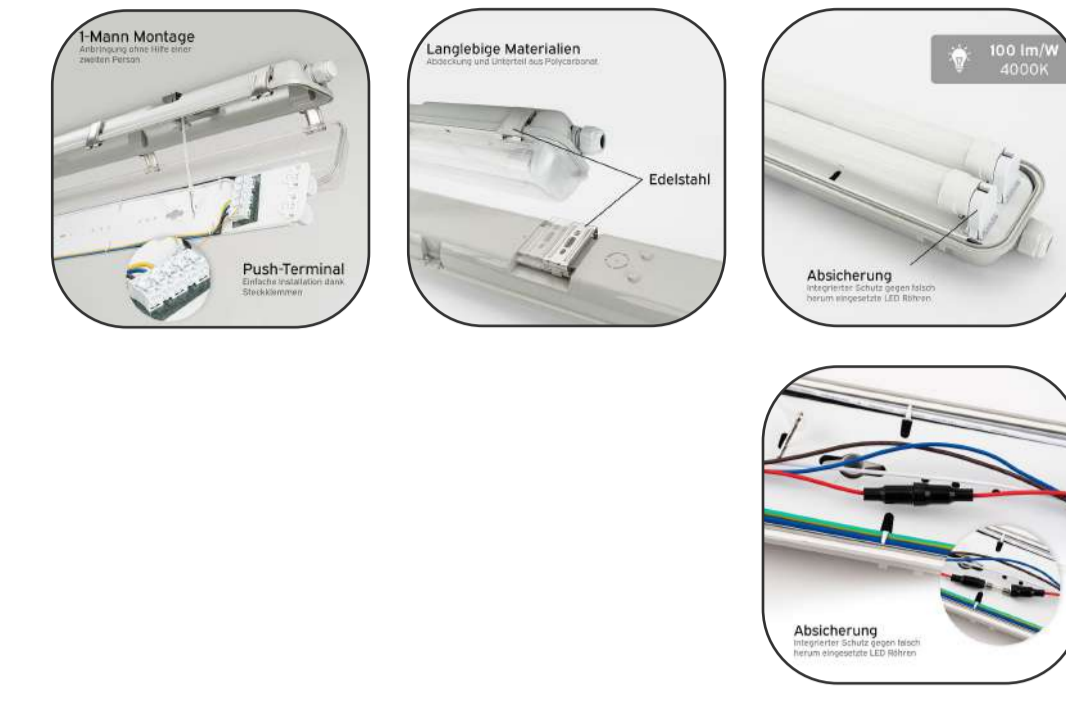

Moisture Proof LED Lamp

and T8 LED-Tubes

Premium Moisture Proof LED Lamp

Our moisture-proof LED tube lights come with built-in, replaceable tubes in 4000K. Featuring a durable PC housing with stainless steel clips, these lights are IP65 and IK10 rated for maximum protection. Installation is a breeze with one-person quick mounting, plug-in connectors, and through-wiring. Mounting materials are included.

Art. Nr.	EAN	Model	Sensor	Power (W)	Lumen	Colour Temp	Length
FW121	4251351805325	1x Tube	no	18	1800	4000 K	120cm
FW121S	4251351806100	1x Tube	yes	18	1800	4000 K	120cm
FW122	4251351805332	2x Tube	no	36	3600	4000 K	120cm
FW122S	4251351805363	2x Tube	yes	36	3600	4000 K	120cm
FW151	4251351805349	1x Tube	no	22	2200	4000 K	150cm
FW151S	4251351806117	1x Tube	yes	22	2200	4000 K	150cm
FW152	4251351805356	2x Tube	no	44	4400	4000 K	150cm
FW152S	4251351805370	2x Tube	yes	44	4400	4000 K	150cm

Eco Moisture Proof LED Lamp

These moisture-proof LED tube lights feature built-in, replaceable tubes in 4000K. The robust housing is rated IP65 and IK08, ensuring reliable performance in challenging environments.

T8 LED Glass Tubes

Our extensive range of LED tube lights comes in various lengths and color temperatures to meet all your lighting needs. These energy-efficient tubes offer high brightness and long life, making them ideal for offices, warehouses, stores, and more. Each unit is delivered with a dummy starter for easy installation.